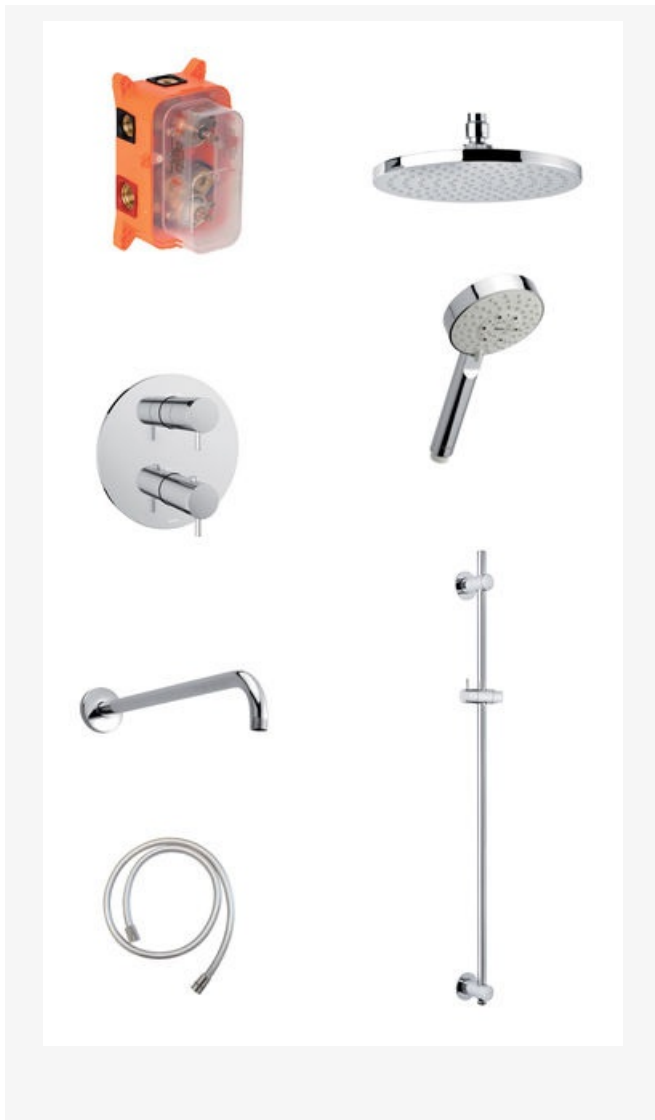

Hilina

# SR 1 - Complete concealed shower system

**Article no.:** 5710330  
**Finish:** Chrome  
**Series:** Hilina

**EAN no.:** 5708516828853

## Standard features:

Head Shower max. 16 l/m / Hand Shower max. 9 l/m

Check valves

Cover plate and handle in metal

1750 mm plastic hose

Build-in depth (min. 75mm - max. 105mm)

Ceramic Parts